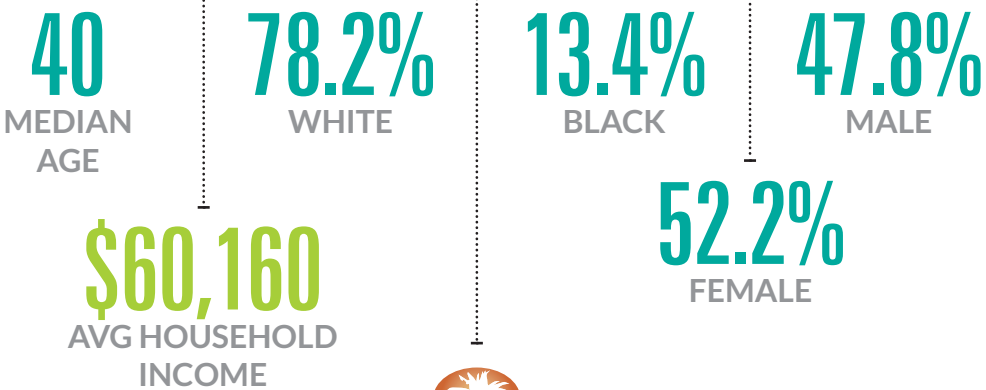

reach your customers at PANAMA CITY MALL